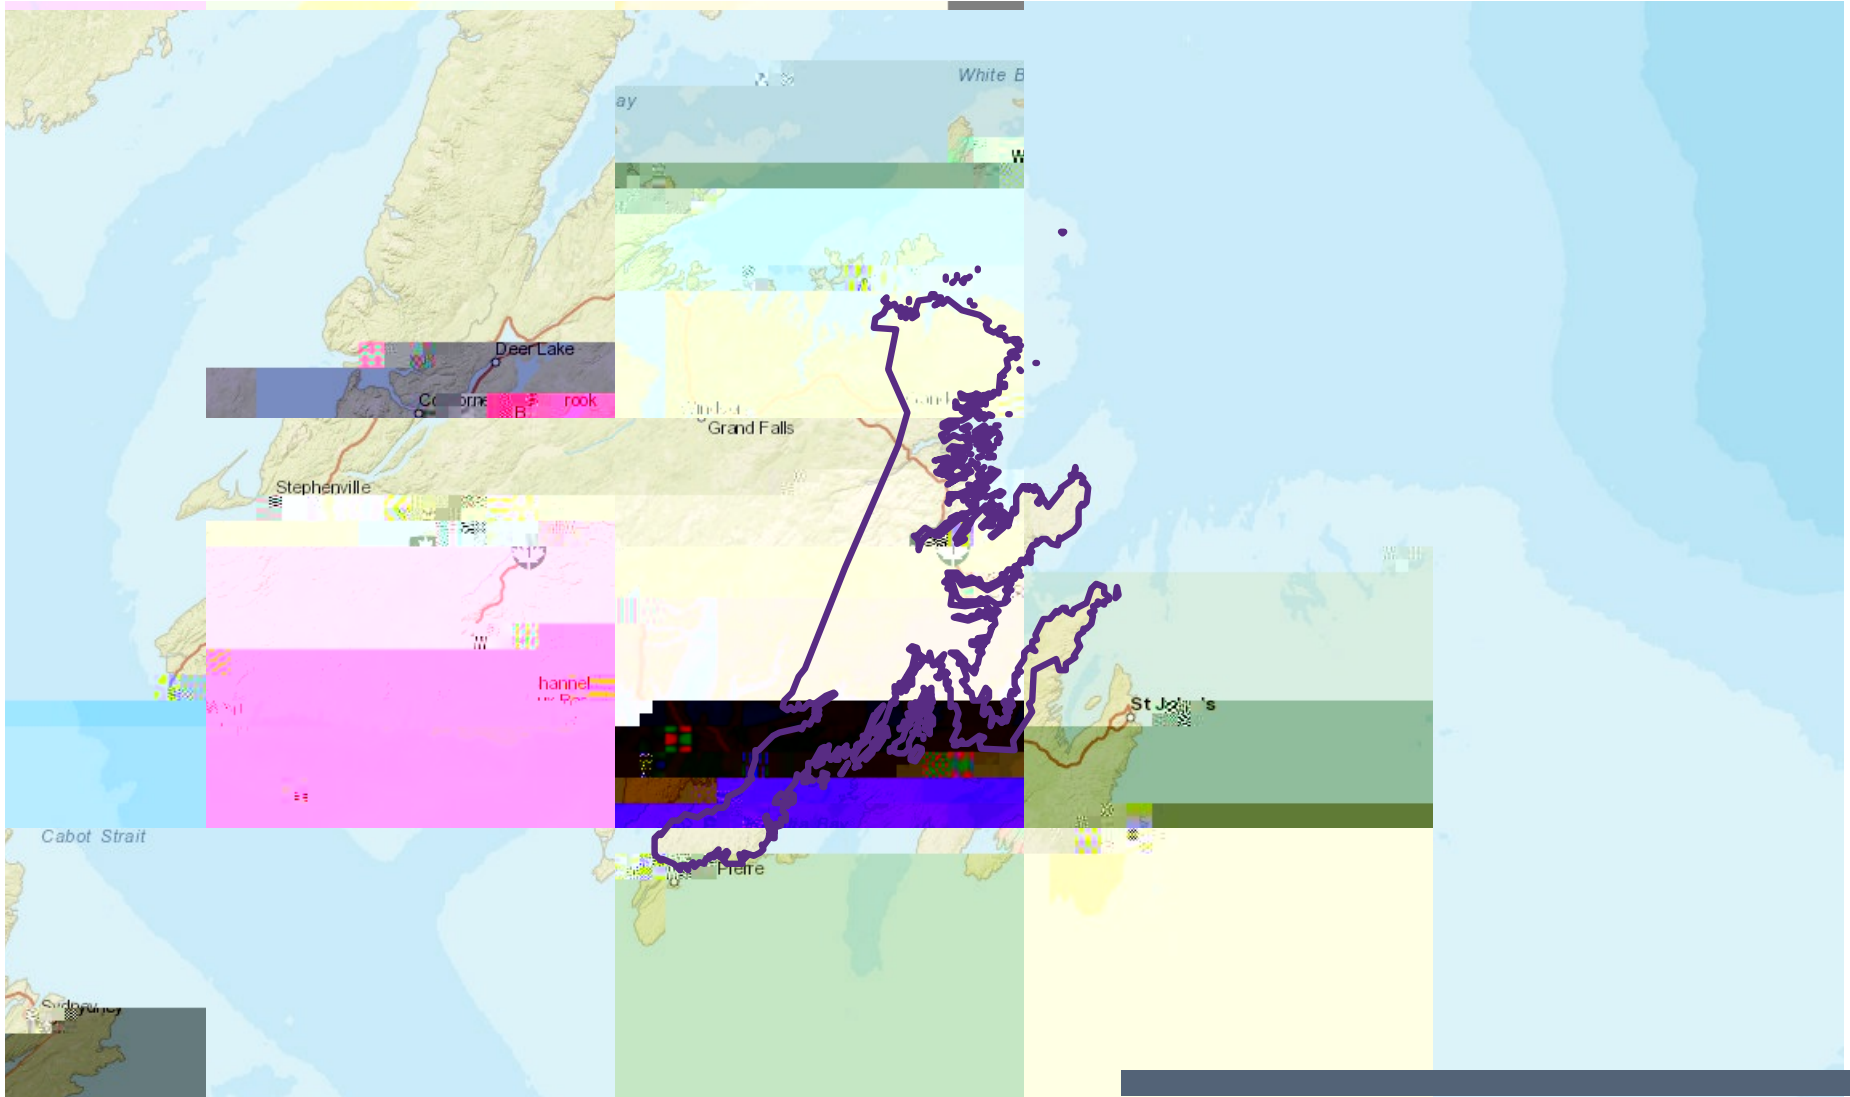

# Demographics | Riding Map

Riding: Bonavista--Burin--Trinity, NL

Population: 70,458 | Households: 30,660

# Riding Report | Federal Election 2021

Riding: Bonavista--Burin--Trinity, NL